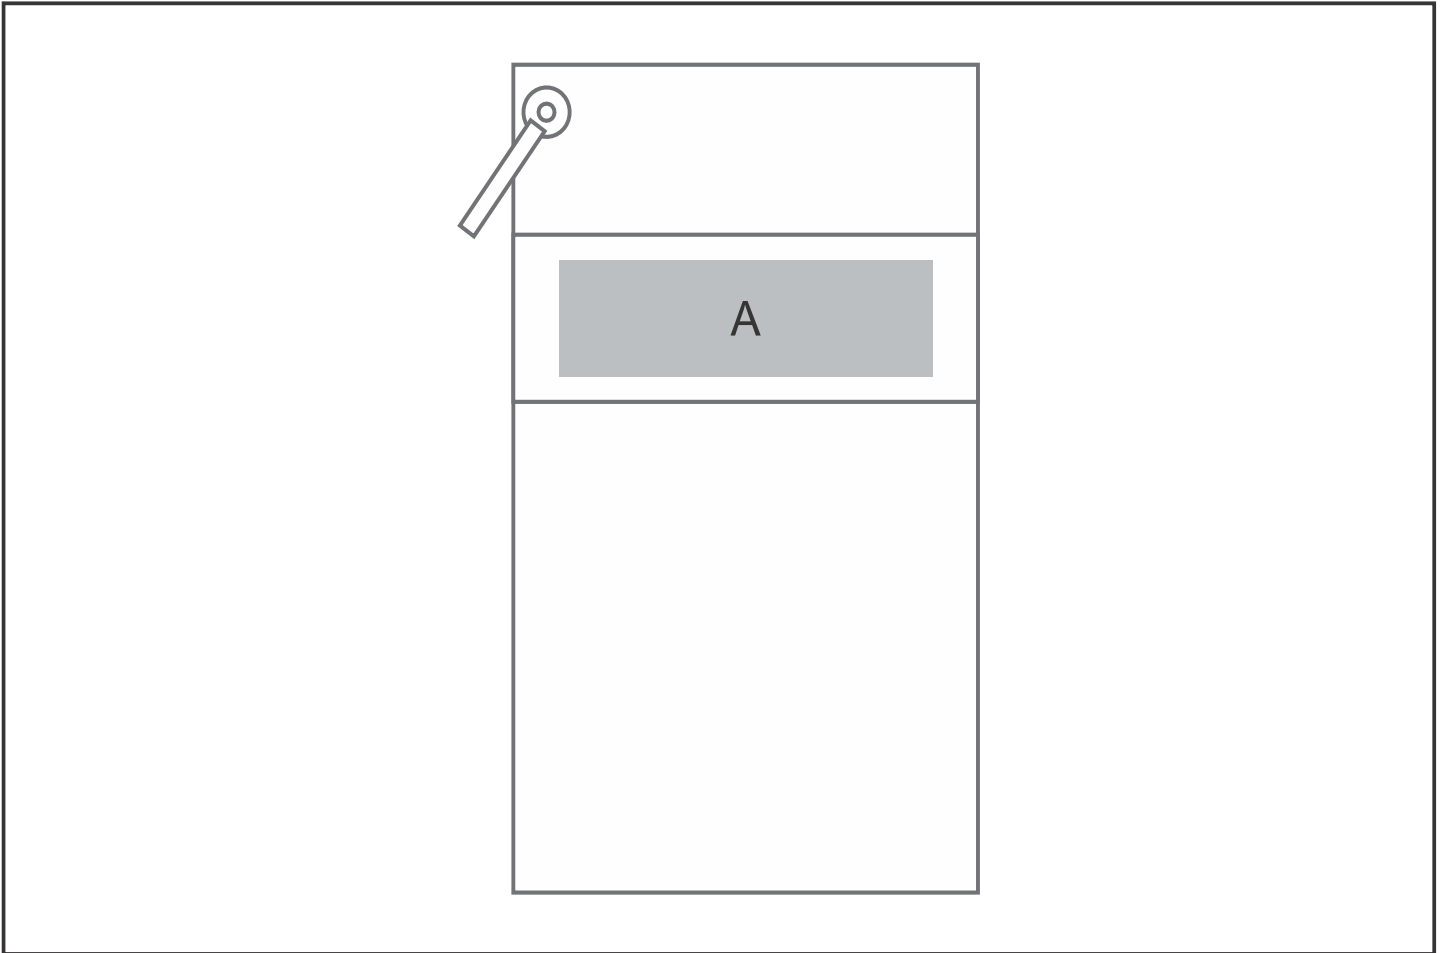

GOLF-7505

Erinvale Golf Towel

Need to know:

- Includes 1-Colour, 1-Position Screen Print (setup fee applies)

Branding Options:

Position	Branding Method (Branding Code)	No. of Colours	Dimension
A	Embroidery (EM-OTHER)	N/A	180mm wide x 80mm high
A	Screen Print (SB)	2 Colours	230mm wide x 50mm high